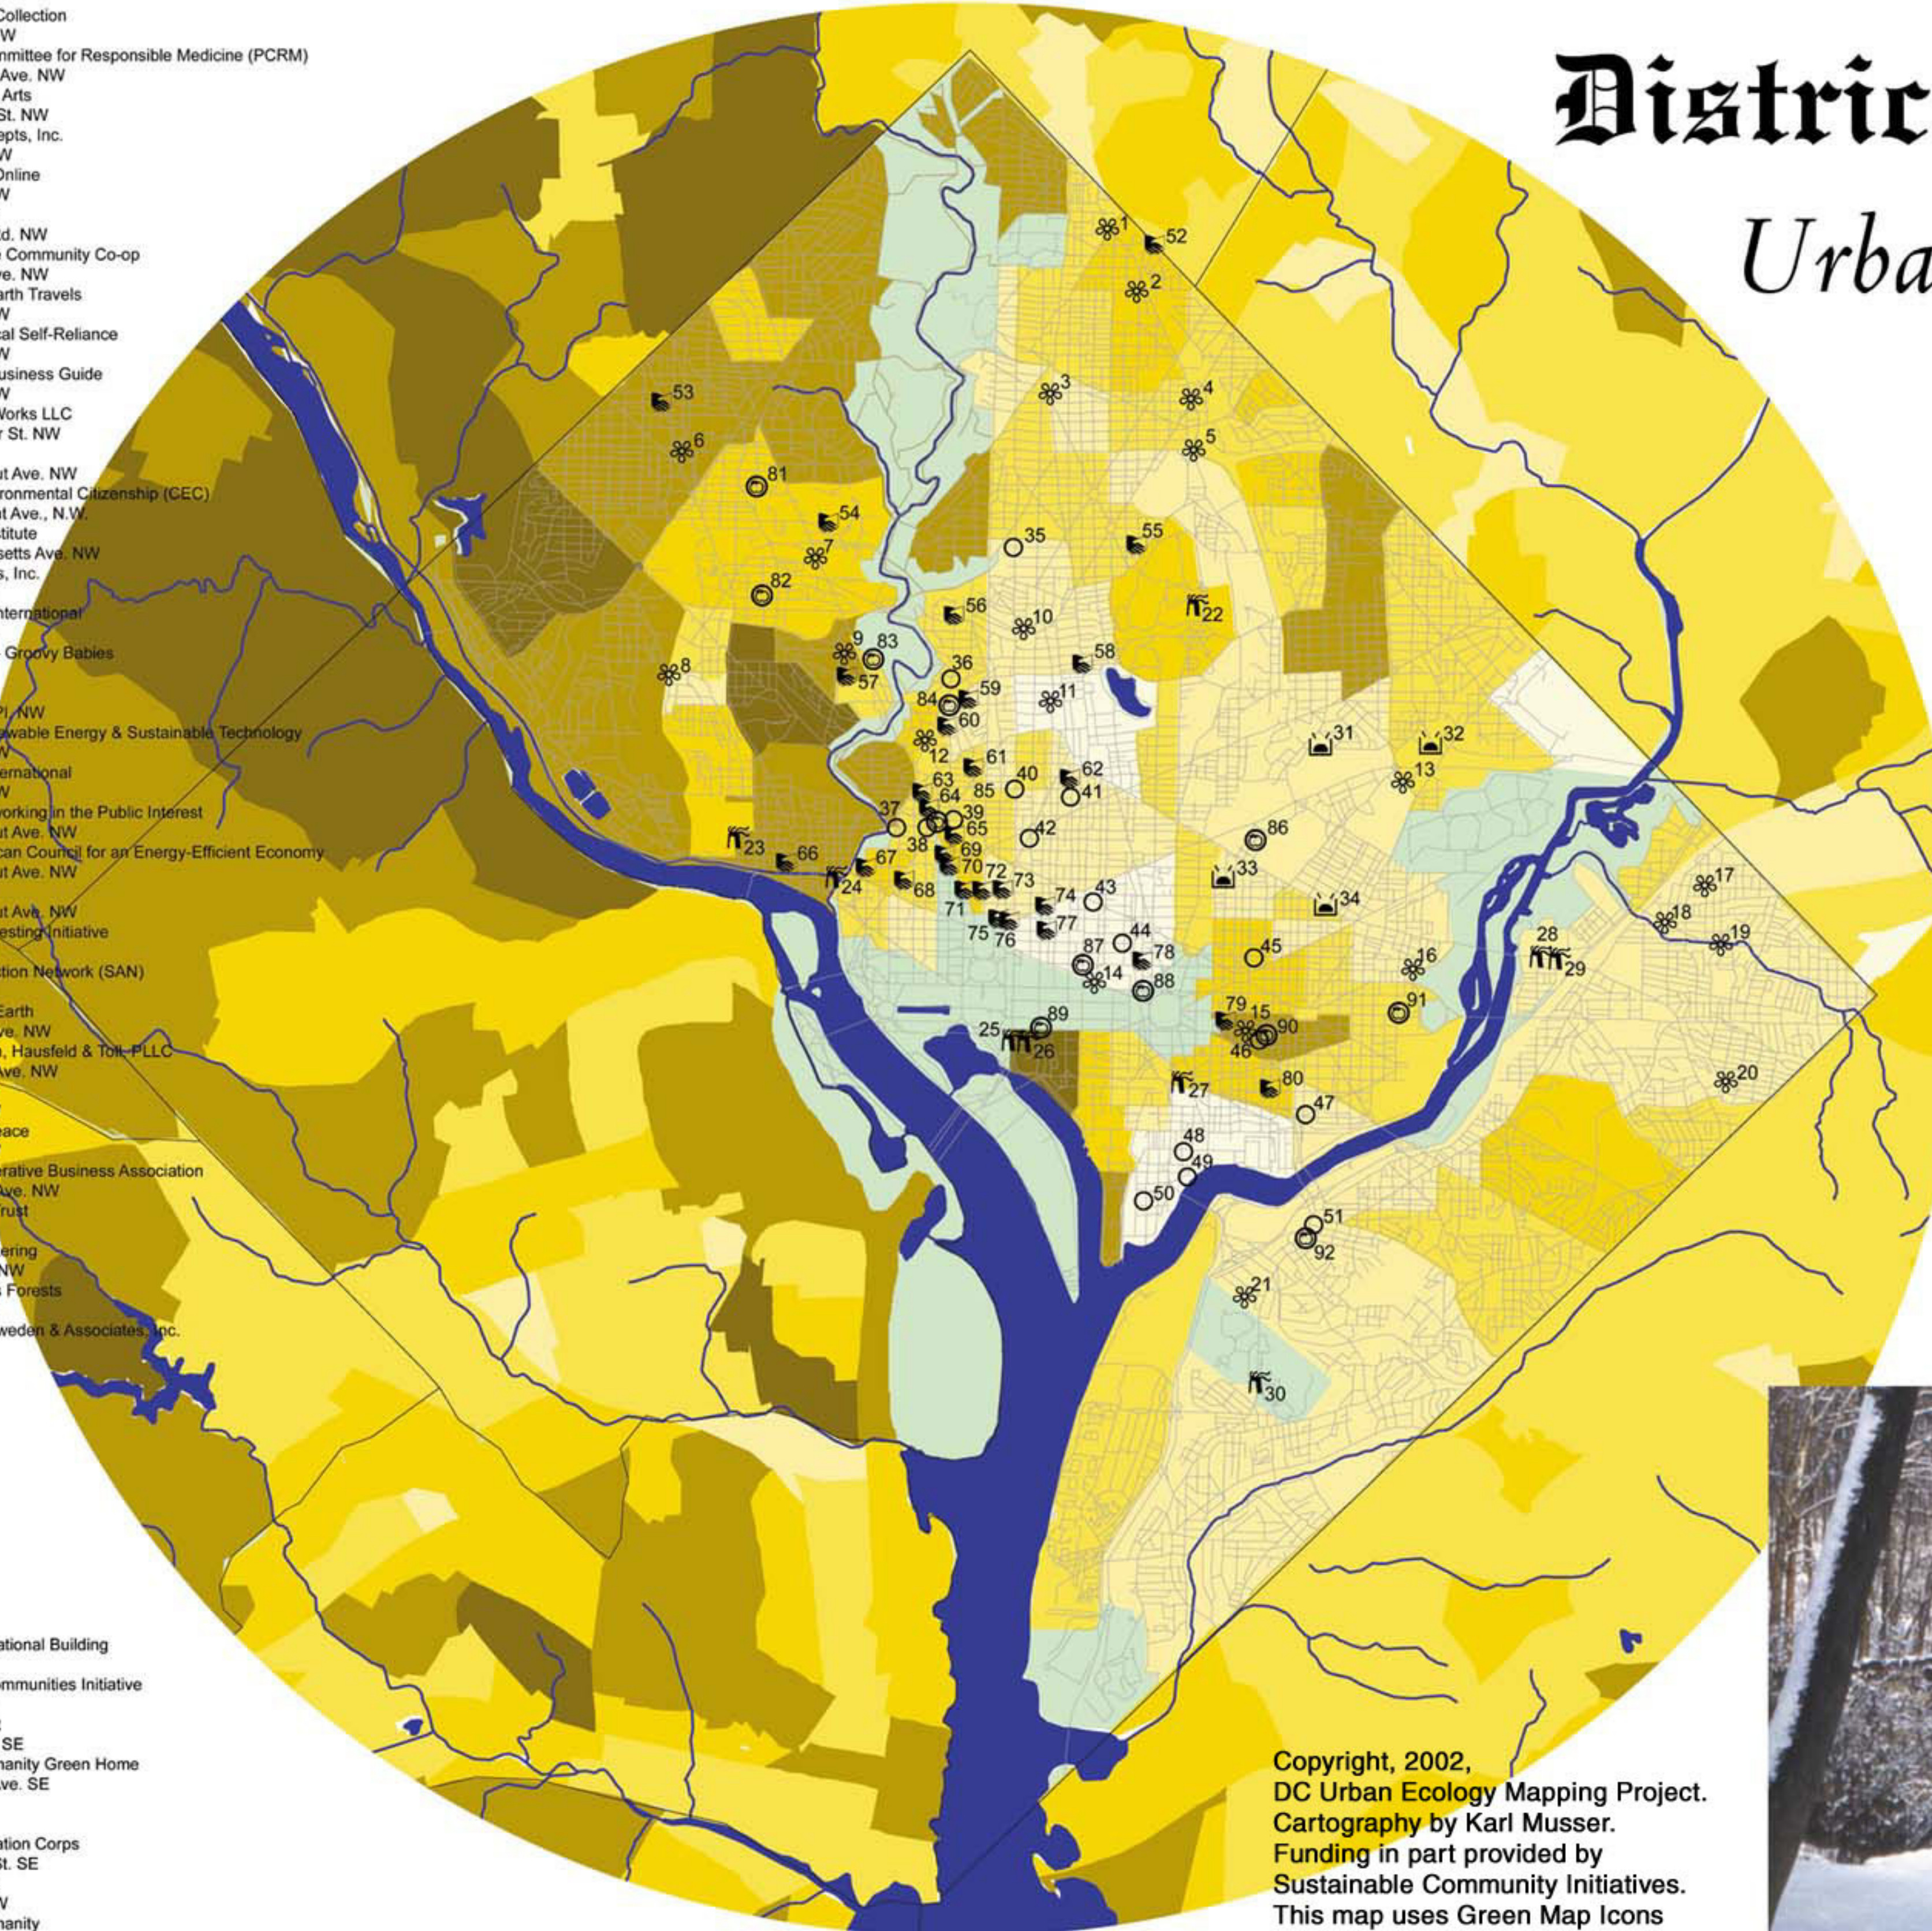

Farmer's Markets

81. New Morning Farm Market
  3600 Alton Pl. NW
82. New Morning Farm Market
  3500 Newark St. NW
83. All Souls Episcopal Church Farmers Market
  2300 Cathedral Ave. NW
84. Adams Morgan Farmers Market
  1800 Columbia Rd.
85. FreshFarm Market
  1501 Connecticut Ave. NW
86. DC Farmers Market
  1309 5th St. NE
87. US Department of Transportation
  400 7th St. NW
88. US Department of Labor
  200 Constitution Ave. NW
89. US Department of Agriculture Farmers Market
  1200 Independence Ave. SW
90. Eastern Market
  225 7th St. SE
91. DC Open Air Farmers Market
  2400 East Capitol St. SE
92. Anacostia Farmers Market
  1225 W St. SE

Median Household Income

- 80,001 - 150,001
- 50,001 - 80,000
- 40,001 - 50,000
- 30,001 - 40,000
- 15,001 - 30,000
- 6,000 - 15,000
- Non-Residential Area